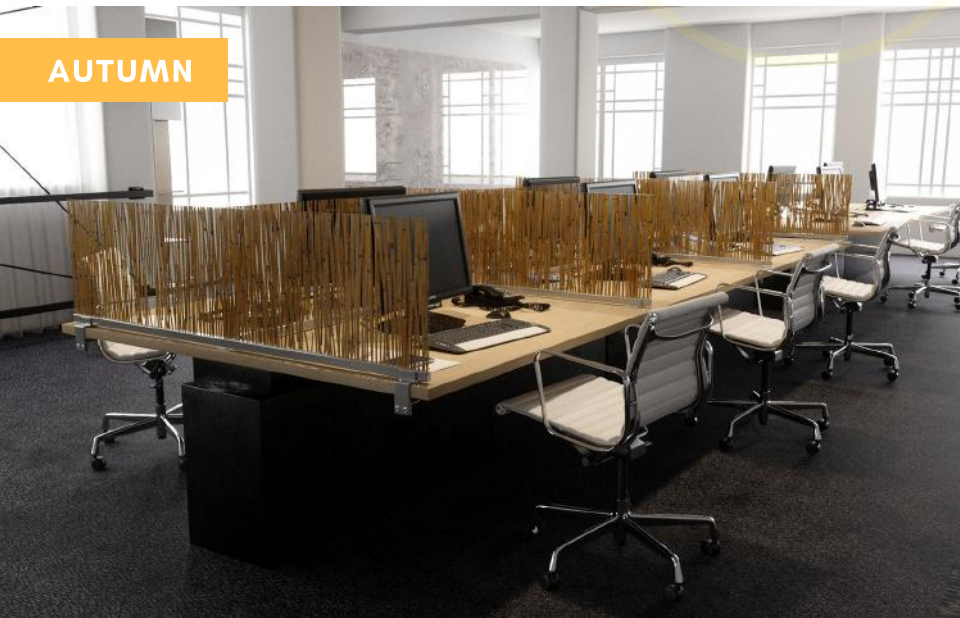

LUMICOR PRIVACY SCREENS

BRING THE EXOTIC TO YOUR OFFICE

OBEX

PRIVACY SOLUTIONS

AUTUMN

100% NATURE

HARVESTED FROM SUSTAINABLE CROPS

Heavy coverage of material creates a feeling of privacy.

THE ULTIMATE DESIGNER PRIVACY SOLUTION

Where Visual Privacy & Unrivalled Design Capabilities Intertwine

Available in sizes up to 18" tall and as long as 72".

Custom framing available. Choose from desk, modesty mount or freestanding. Contact Obex for additional information and pricing.