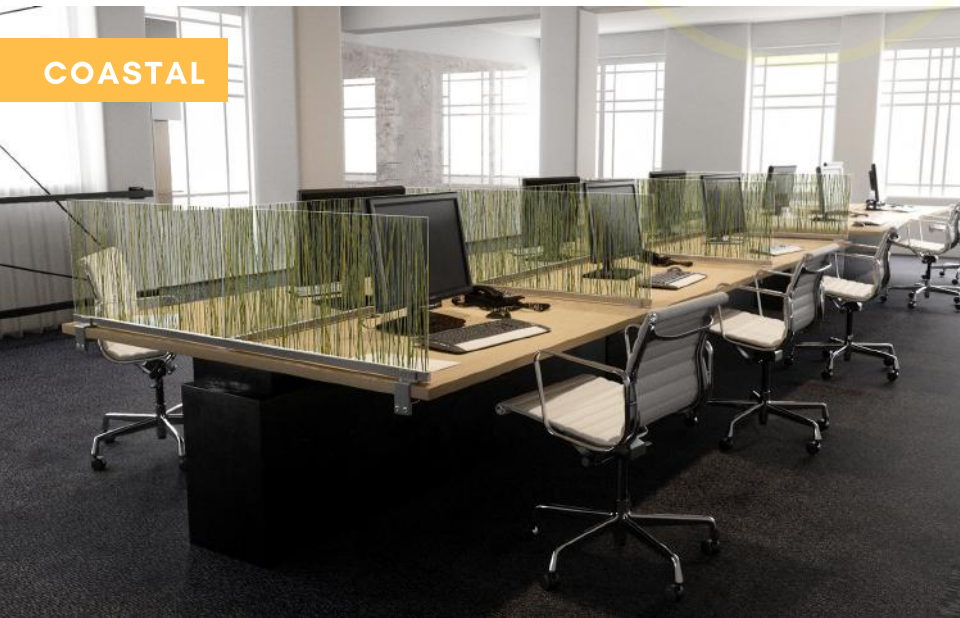

# LUMICOR PRIVACY SCREENS

BRING THE EXOTIC TO YOUR OFFICE

## 100% NATURE

HARVESTED FROM SUSTAINABLE CROPS

Heavy coverage of material creates a feeling of privacy.

Coastal grasses capture the natural world outside your office and literally bring them to your workstation. All natural décors are produced using a hand applied technique.

## Where Visual Privacy & Unrivalled Design Capabilities Intertwine

Available in sizes up to 18" tall and as long as 72".

Custom framing available. Choose from desk, cubicle, modesty mount or freestanding.