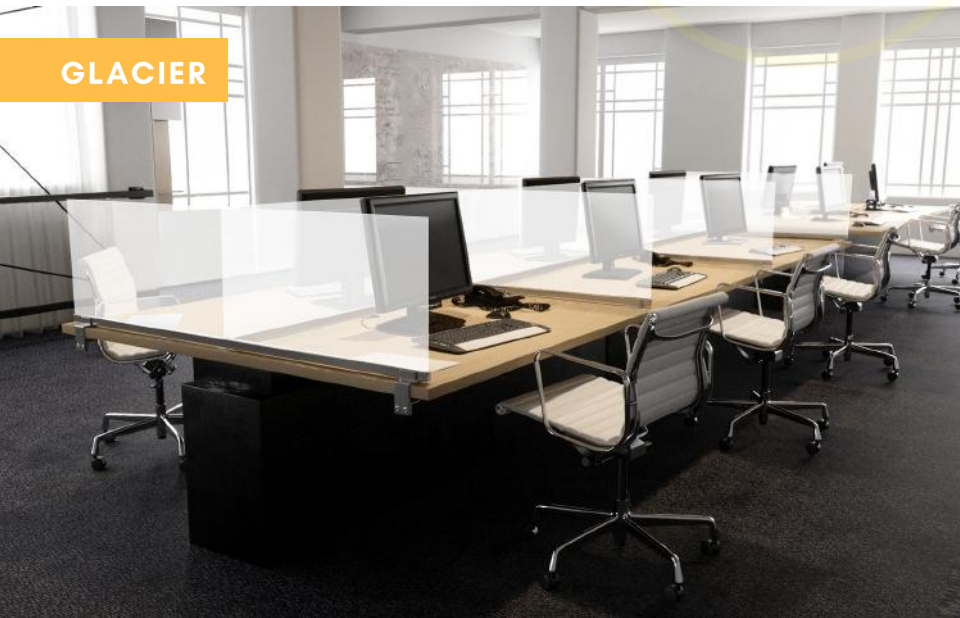

LUMICOR PRIVACY SCREENS

UPSCALE DESIGNER SOLUTIONS TO TURN HEADS

OBEX

PRIVACY SOLUTIONS

GLACIER

LET LIGHT IN & PRIVACY WIN

Slight Frosted tint creates a feeling of
visual privacy

20% opacity provides just enough visual
privacy without sacrificing light
penetration or an "open office" aesthetic

- ✓ SLIGHTLY FROSTED
- ✓ MODERN, MINIMALIST DESIGN
- ✓ ALLOWS NATURAL LIGHT TO FILTER IN