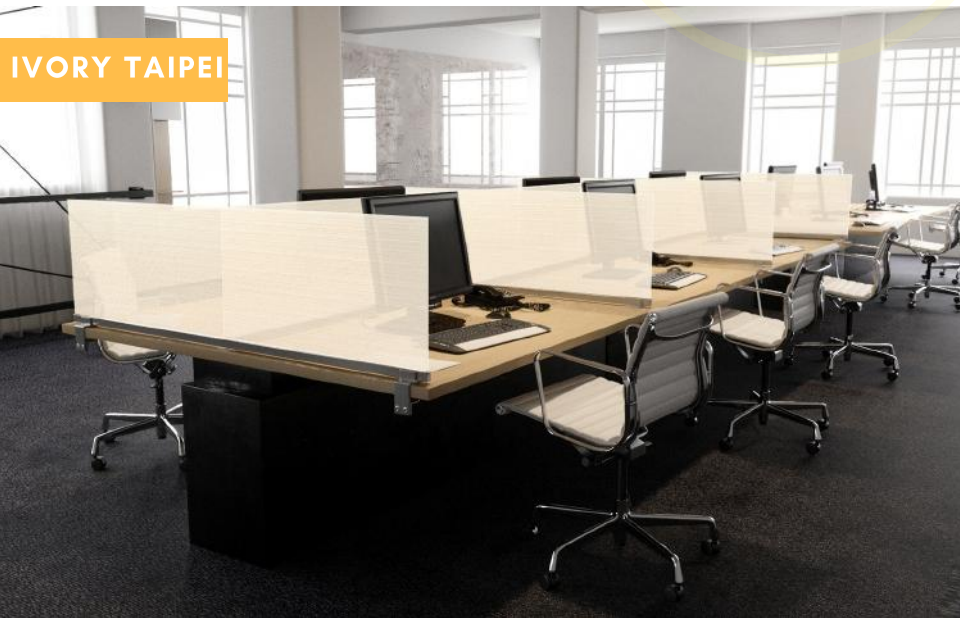

LUMICOR PRIVACY SCREENS

UPSCALE DESIGNER SOLUTIONS TO TURN HEADS

OBEX

PRIVACY SOLUTIONS

IVORY TAIPEI

FOR THE LOVE OF DESIGN

Heavily threaded to provide a thick
layer of visual privacy at 50% opacity

Varying thread thicknesses add
interest for a distinctly woven
sensibility and consistent textural
pattern

- ✓ PROMINENT THREADS
- ✓ DIRECTIONAL: HORIZONTAL
- ✓ COLORS DESIGNED TO CALM THE SENSES

THE ULTIMATE DESIGNER PRIVACY SOLUTION

Where Visual Privacy & Unrivaled Design Capabilities Intertwine

Available in sizes up to 18" tall and as long as 72".