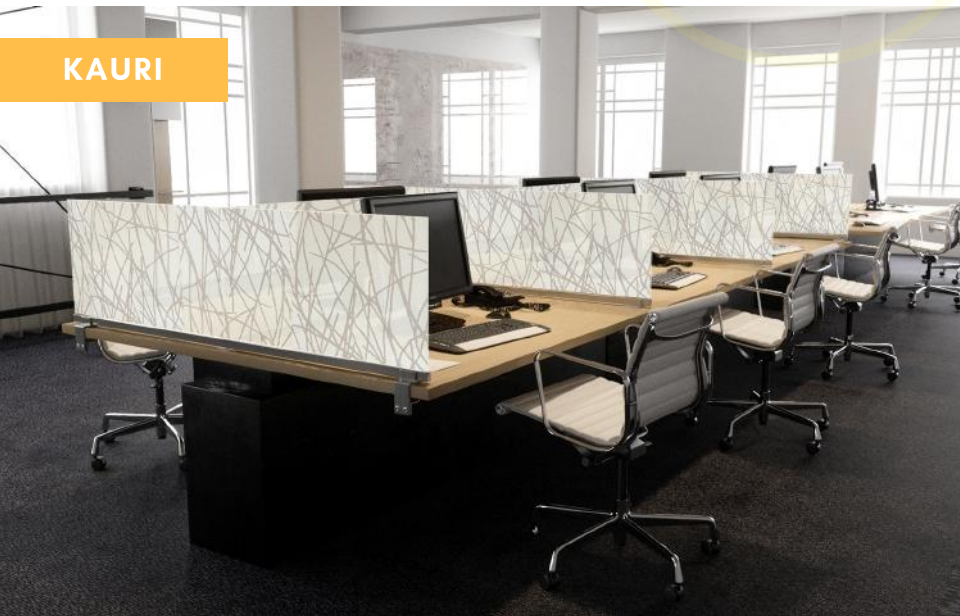

LUMICOR PRIVACY SCREENS

UPSCALE DESIGNER SOLUTIONS TO TURN HEADS

OBEX

PRIVACY SOLUTIONS

KAURI

FOR THE LOVE OF DESIGN

Heavily threaded to provide a thick
layer of visual privacy at 50% opacity

This unique burnout fabric features
a sophisticated pattern that
captivates the senses.

- ✓ ARTFULLY CRAFTED PATTERNS
- ✓ PERFECT FOR CREATIVE WORKSPACES
- ✓ DESIGNED TO INSPIRE INNOVATION

THE ULTIMATE DESIGNER PRIVACY SOLUTION

Where Visual Privacy & Unrivalled Design Capabilities Intertwine

Available in sizes up to 18" tall and as long as 72".

Custom framing available. Choose from desk, cubicle, modesty mount or freestanding.

Contact Obex for additional information and pricing.

sales@panelextenders.com | (800) 315-6239