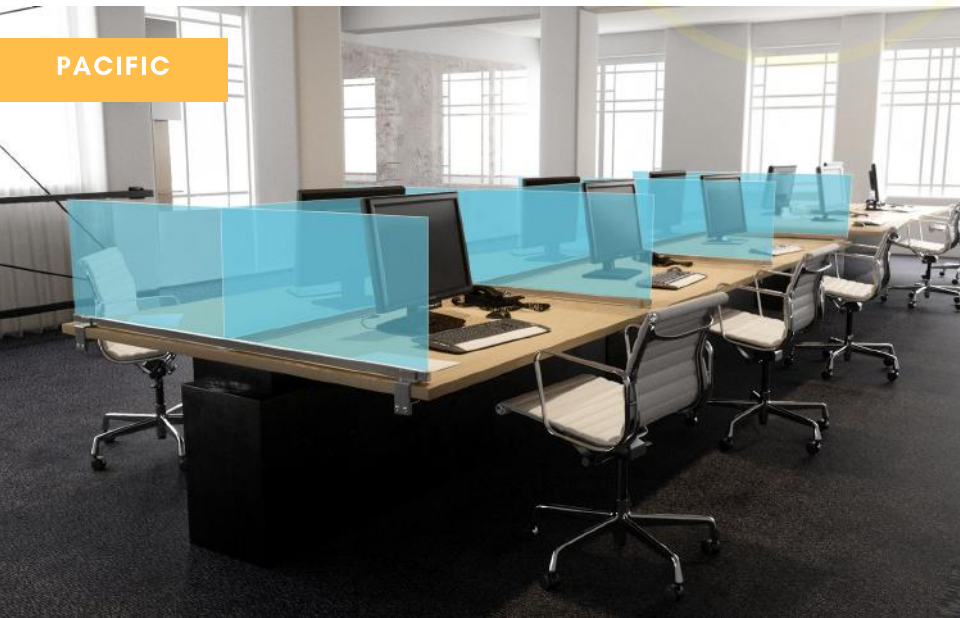

LUMICOR PRIVACY SCREENS

UPSCALE DESIGNER SOLUTIONS TO TURN HEADS

OBEX

PRIVACY SOLUTIONS

PACIFIC

IN AN OCEAN FULL OF
DISTRACTION, FIND YOUR
PRIVATE ISLAND

A luminous design perfect for your
visual privacy needs

20% opacity provides just
enough visual privacy without
sacrificing light penetration or
an "open office" aesthetic

- ✓ SLIGHTLY FROSTED
- ✓ MODERN, MINIMALIST DESIGN
- ✓ ALLOWS NATURAL LIGHT TO FILTER IN

THE ULTIMATE DESIGNER PRIVACY SOLUTION

Where Visual Privacy & Unrivalled Design Capabilities Intertwine

Available in sizes up to 18" tall and as long as 72".

Custom framing available. Choose from desk, cubicle, modesty mount or freestanding.