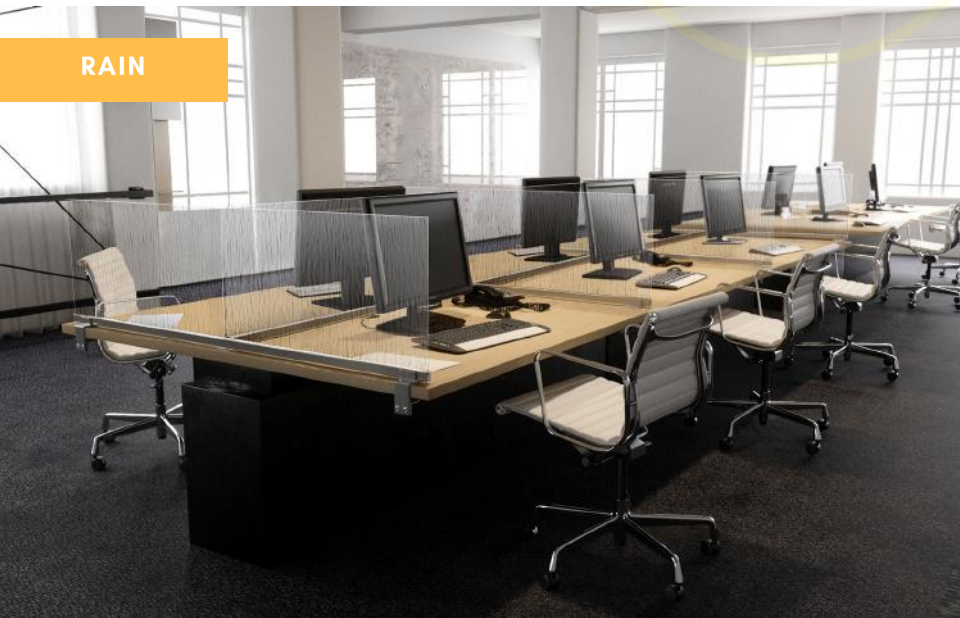

LUMICOR PRIVACY SCREENS

UPSCALE DESIGNER SOLUTIONS TO TURN HEADS

OBEX

PRIVACY SOLUTIONS

RAIN

DISTRACTION, DISTRACTION,
GO AWAY. COME AGAIN
ANOTHER DAY

TEXTURED "RAIN" RESIN CREATES A
DISTINCT FEELING OF VISUAL
PRIVACY

Create the look and feel of rain
running down a window.

- ✓ GLOSS FINISH ON THE FRONT SIDE ONLY
- ✓ MODERN, MINIMALIST DESIGN
- ✓ ALLOWS NATURAL LIGHT TO FILTER IN

THE ULTIMATE DESIGNER PRIVACY SOLUTION

Where Visual Privacy & Unrivaled Design Capabilities Intertwine

Available in sizes up to 18" tall and as long as 72".

Custom framing available. Choose from desk, cubicle, modesty mount or freestanding.

Contact Obex for additional information and pricing.