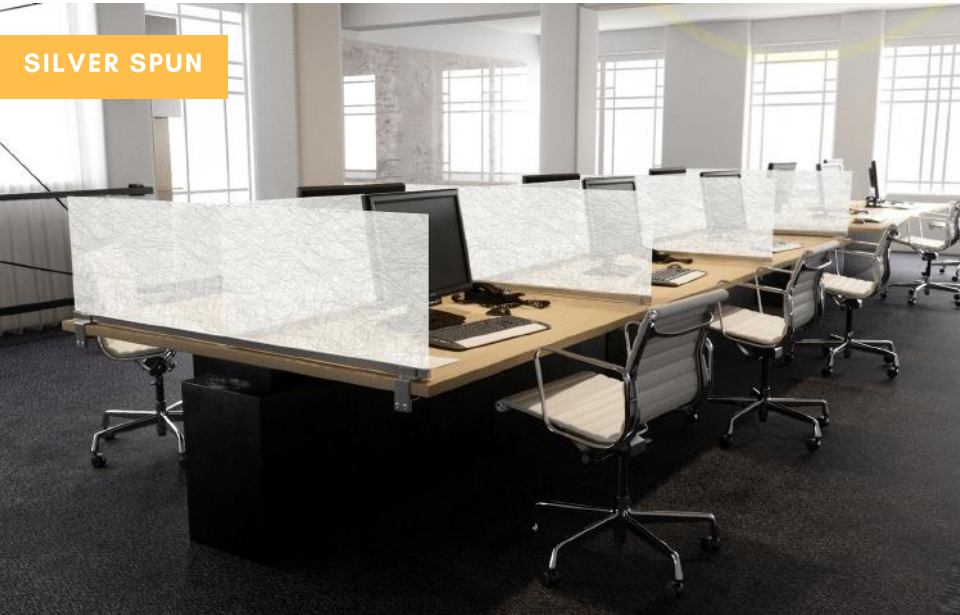

LUMICOR PRIVACY SCREENS

UPSCALE DESIGNER SOLUTIONS TO TURN HEADS

OBEX

PRIVACY SOLUTIONS

SILVER SPUN

STUNNING HANDCRAFTED DESIGNS

Silver Spun is created by layering and adhering thousands of fine metal threads

The subtle shimmer and lacy texture of our spun products will add a timeless accent or glamorous focal point to any space

- ✓ ELEGANT AND UNIQUE SHINE
- ✓ MADE FROM SPARKLING METALLIC THREAD
- ✓ LAID OUT BY HAND TO MAKE EACH UNIQUE