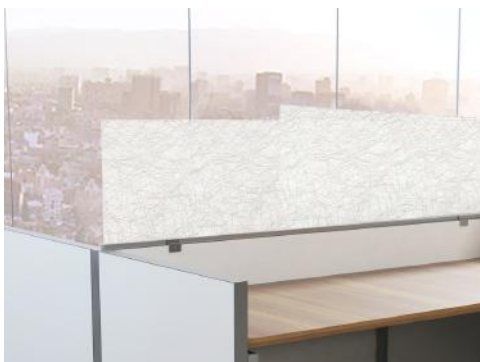

THE ULTIMATE DESIGNER PRIVACY SOLUTION

Where Visual Privacy & Unrivalled Design Capabilities Intertwine

Available in sizes up to 18" tall and as long as 72".

Custom framing available. Choose from desk, cubicle, modesty mount or freestanding.

Contact Obex for additional information and pricing.

sales@panelextenders.com | (800) 315-6239